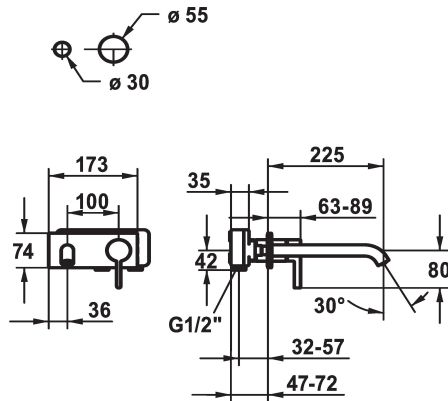

KWC BEVO

Trim kit - Lever mixer - Basin

Modell-Linie: BEVO | 11.422.034.000
Kranar | Hydraulické armatúry

KWC-No.
124619 chromeline, A 175, Trim kit
124620 chromeline, A 225, Trim kit
125022 matt black, A 175, Trim kit
125023 matt black, A 225, Trim kit
125049 brushed steel, A 175, Trim kit
125050 brushed steel, A 225, Trim kit

ATT-KWC-FARBCODE	Projection_A
chromeline	A175
chromeline	A225
brushed steel	A175
brushed steel	A225

- * Trim kit Lever mixer
- * EcoProtect - water-saving device
- * Fixed spout
- Neoperl® Caché® CS, Coin Slot
- * OptimalSpace - ample space for washing or working
- * KWC cartridge M 35 H

- with ceramic discs
- flow rate and temperature continuously variable
- * To be ordered separately:
- Unit for concealed installation ½" 39.001.401.931
- * To be ordered separately (optional or if necessary):
- Extension set 20 mm Z.536.333

Technical Data

A_Spout_Spray
ATT-KWC-AUSLAUF
Diameter
Handling
ATT-KWC-FARBCODE
Installation_type
Faucet_typ
G_Acoustic_group
ATT-KWC-UNTERPUTZ
Projection_A
EnergyLabelCH
Material

5 l/min (3 bar)
fest
173x74
frontbedient
chromeline
Väggmontering
01
1
FM-Set
A225
A
Mässing