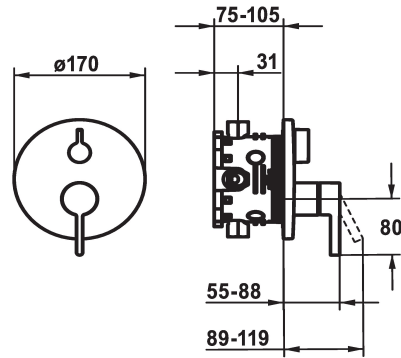

KWC BEVO Trim kit - Lever mixer - Tub

Modell-Linie: BEVO | 20.424.500.000
Suihkut ja suihkupaneelit | Allashanat

KWC-No.

124634
chromeline, Trim kit

124636
chromeline, Trim kit, with vacuum breaker

125027
matt black, Trim kit

- Function unit, lever, cap, sleeve, cover plate, holder for escutcheon, diverter
- Fastening of the cover plate without screws
- * To be ordered separately:
- Unit for concealed installation KWC BLUEBOX®
- ½", without shut-off valve, 39.999.900.931
- ¾" (½"), with shut-off valve, 39.999.910.931