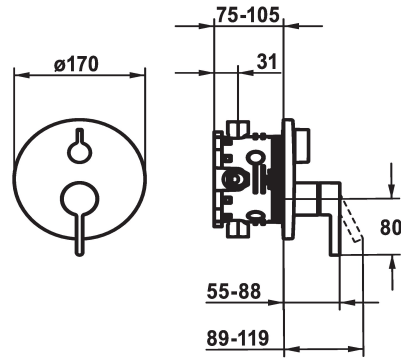

KWC BEVO Trim kit - Lever mixer - Tub

Modell-Linie: BEVO | 20.424.500.000
Armatura natryskowa | Baterie wannowe

KWC-No.

124634 chromeline, Trim kit
124636 chromeline, Trim kit, with vacuum breaker
125027 matt black, Trim kit
125028 matt black, Trim kit, with vacuum breaker
125054 brushed steel, Trim kit
125055 brushed steel, Trim kit, with vacuum breaker

ATT-KWC-FARBCODE

chromeline
chromeline
matt black
matt black
brushed steel
brushed steel

ATT-KWC-UNTERPUTZ

FM-Set
FM-Set mit SI
FM-Set
FM-Set mit SI
FM-Set
FM-Set mit SI

* Trim kit with function unit
* Outflow top and below
* Turning handle for diverter
* KWC cartridge M 35 H
- with ceramic discs
- flow rate and temperature continuously variable
* Scope of delivery:

- Function unit, lever, cap, sleeve, cover plate, holder for escutcheon, diverter
- Fastening of the cover plate without screws
* To be ordered separately:
- Unit for concealed installation KWC BLUEBOX®
½", without shut-off valve, 39.999.900.931
¾" (½"), with shut-off valve, 39.999.910.931

Dane techniczne

ATT-KWC-A_ABGANG_UP
średnicy
Handling
ATT-KWC-FARBCODE
Installation_type
Faucet_typ
G_Acoustic_group
ATT-KWC-UNTERPUTZ
EnergyLabelCH
Materiał

19 l/min (3 bar)
D170
frontbedient
chromeline
Montaż naścienny
Hebelmischer
I
FM-Set
C
Mosiądz