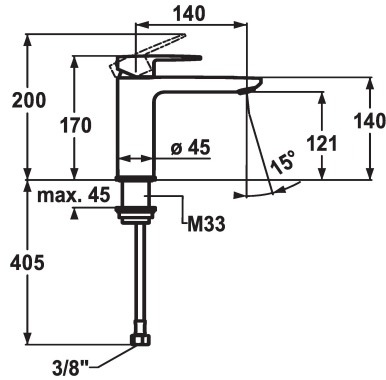

KWC ELLA Lever mixer - Basin

Modell-Linie: ELLA | 12.381.053.000FL
Kranar | Hydraulické armatúry

KWC-No.

124642
chromeline, A 140, flexible connection hoses, with pop-up valve

124643
chromeline, A 140, flexible connection hoses, without pop-up valve

ohne_Ablaufgarnitur

- with ceramic discs
- flow rate and temperature continuously variable
- temperature limitation
- * Flexible connection hoses 3/8"
- * Fastening by means of threaded sleeve M33 x 1.5
- * Mounting hole size ø35 mm

Technical Data

A_Spout_Spray
ATT-KWC-ABLAUFGARNITUR
Connection
ATT-KWC-AUSLAUF
Handling
ATT-KWC-FARBCODE
Installation_type
Faucet_typ
Measure_Height
G_Acoustic group
Projection_A
EnergyLabelCH
ATT-KWC-MASS-WASSERAUSTRITT
Material

5 l/min (3 bar)
ohne_Ablaufgarnitur
Flexible_Anschlusschläuche
fest
topbedient
chromeline
Standmontage
01
170
1
A140
A
121
Mässing