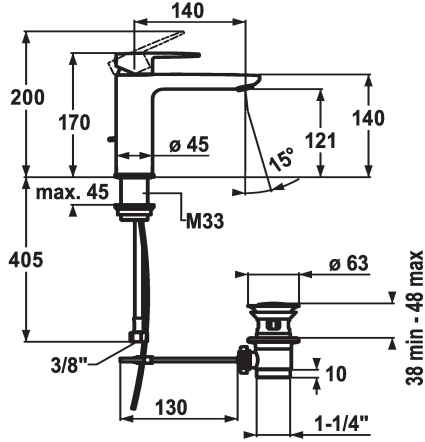

KWC ELLA

Lever mixer - Basin - CoolFix

Modell-Linie: ELLA | 12.381.033.000FL

Taps | Manual taps

KWC-No.

124644

chromeline, A 140, flexible connection hoses, with pop-up valve

124645

chromeline, A 140, flexible connection hoses, without pop-up valve

- * Lever mixer
- * CoolFix - Cold water flow with a centered lever
- * EcoProtect - water-saving device
- * Fixed spout
- Neoperl® Perlator® Shorty
- * OptimalSpace - ample space for washing or working
- * KWC cartridge M 35 OP

pop-up assembly

with pop-up valve

without pop-up valve

- with ceramic discs
- flow rate and temperature continuously variable
- temperature limitation
- * Flexible connection hoses 3/8"
- * Fastening by means of threaded sleeve M33 x 1.5
- * Mounting hole size ø35 mm

Technical Data

Flow rate
pop-up assembly
Connection
Spout
Handling
Color code
Installation type
Faucet_typ
Dimension Height
Energysaving
Acoustic group
Projection A
Energy label
Dimension Water outlet
material