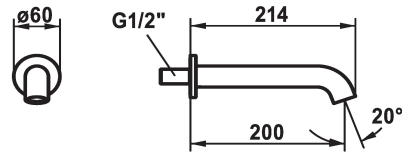

KWC SHOWERCULTURE

Bathtub spout style

Modell-Linie: SHOWERCULTURE | 26.008.043.000

Taps | Spout only taps

KWC-No.

124708
chromeline, A 200

125403
matt black, A 200

125404
brushed steel, A 200

Color code

chromeline

matt black

brushed steel

* Bathtub spout style
* Fixed spout

- Neoperl® Caché®
* Connecting thread 1/2"

Technical Data

Flow rate
Spout
Diameter
Color code
Installation type
Faucet_typ
Acoustic group
Projection A
Dimension Water outlet
material

29 l/min (3 bar)
fixed
D60
chromeline
Wall mounted
Bathtub spout
yes
A 200
35
Brass