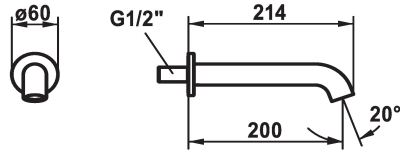

KWC SHOWERCULTURE

Bathtub spout style

Modell-Linie: SHOWERCULTURE | 26.008.043.000

Hanat | Hanat

KWC-No.

124708
chromeline, A 200

125403
matt black, A 200

125404
brushed steel, A 200

ATT-KWC-FARBCODE

chromeline

matt black

brushed steel

* Bathtub spout style
* Fixed spout

- Neoperl® Caché®
* Connecting thread 1/2"

Tekniset tiedot

A_Spout_Spray

Spout

Halkaisija

ATT-KWC-FARBCODE

Installation_type

Faucet_typ

G_Acoustic group

Projection_A

ATT-KWC-MASS-WASSERAUSTRITT

Materiaali

IviCode

29 l/min (3 bar)

Kiinnitetty

D60

chromeline

Seinäasennus

26