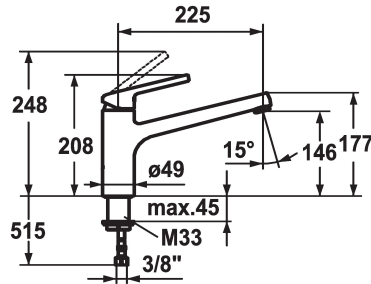

KWC LUNA E Lever mixer - Kitchen

Modell-Linie: LUNA E | 10.441.023.176FL
Umyvadlové armatury | Hydraulické armatury

KWC-No.

123818
chromeline, A 225

124748
matt black, A 225

- * Lever mixer
- * Swivel spout 160°
- Neoperl® Cascade®
- * KWC cartridge M 35
- with ceramic discs

- flow rate and temperature continuously variable
- * Flexible connection hoses 3/8"
- * Fastening by means of threaded sleeve M33 x 1.5
- * Mounting hole size ø35 mm

Technické údaje

A_Spout_Spray
Connection
ATT-KWC-AUSLAUF
Handling
ATT-KWC-FARBCODE
Installation_type
Faucet_typ
Measure_Height
G_Acoustic group
Projection_A
EnergyLabelCH
ATT-KWC-MASS-WASSERAUSTRITT
Materiál

12 l/min (3 bar)
Flexible_Anschlusschläuche
schwenkbar
topbedient
matt black
Standmontage
Hebelmischer
208
I
A225
B
146
mosaz