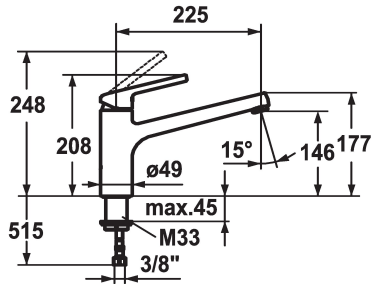

KWC LUNA E Lever mixer - Kitchen

Modell-Linie: LUNA E | 10.441.023.176FL
Taps | Manual taps

KWC-No.

123818
chromeline, A 225

124748
matt black, A 225

* Lever mixer
* Swivel spout 160°
- Neoperl® Cascade®
* KWC cartridge M 35
- with ceramic discs

- flow rate and temperature continuously variable
* Flexible connection hoses 3/8"
* Fastening by means of threaded sleeve M33 x 1.5
* Mounting hole size ø35 mm

Technical Data

Flow rate
Connection
Spout
Handling
Color code
Installation_type
Faucet_typ
Dimension Height
G_Acoustic group
Projection_A
Energy Label
Dimension Water outlet
material

12 l/min (3 bar)
Flexible connection hoses
swivel
top lever
matt black
Pillar installation
Lever mixer
208
I
A 225
B
146
Brass