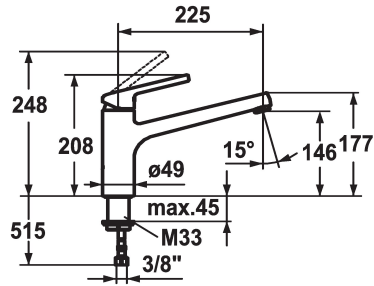

KWC LUNA E Lever mixer - Kitchen

Modell-Linie: LUNA E | 10.441.023.176FL
Taps | Manual taps

KWC-No.

123818
chromeline, A 225

124748
matt black, A 225

- * Lever mixer
- * Swivel spout 160°
- Neoperl® Cascade®
- * KWC cartridge M 35
- with ceramic discs

- flow rate and temperature continuously variable
- * Flexible connection hoses 3/8"
- * Fastening by means of threaded sleeve M33 x 1.5
- * Mounting hole size ø35 mm

Technical Data

Flow rate	12 l/min (3 bar)
Connection	Flexible connection hoses
Spout	swivel
Handling	top lever
Color code	matt black
Installation type	Pillar installation
Faucet_typ	Lever mixer
Dimension Height	208
Acoustic group	I
Projection A	A 225
Energy label	B
Dimension Water outlet	146
material	Brass

Flow rate	12 l/min (3 bar)
Connection	Flexible connection hoses
Spout	swivel
Handling	top lever
Color code	matt black
Installation type	Pillar installation
Faucet_typ	Lever mixer
Dimension Height	208
Acoustic group	I
Projection A	A 225
Energy label	B
Dimension Water outlet	146
material	Brass