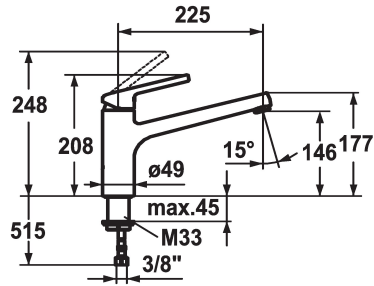

KWC LUNA E Lever mixer - Kitchen

Modell-Linie: LUNA E | 10.441.023.176FL
Hanat | Käsikäyttöiset hanat

KWC-No.

123818
chromeline, A 225

124748
matt black, A 225

- * Lever mixer
- * Swivel spout 160°
- Neoperl® Cascade®
- * KWC cartridge M 35
- with ceramic discs

- flow rate and temperature continuously variable
- * Flexible connection hoses 3/8"
- * Fastening by means of threaded sleeve M33 x 1.5
- * Mounting hole size ø35 mm

Tekniset tiedot

A_Spout_Spray
Connection
Spout
Handling
ATT-KWC-FARBCODE
Installation_type
Faucet_typ
Measure_Height
G_Acoustic group
Projection_A
EnergyLabelCH
ATT-KWC-MASS-WASSERAUSTRITT
Materiaali
IviCode

12 l/min (3 bar)
Flexible_Anschlusschläuche
schwenkbar
topbedient
matt black
Standmontage
Hebelmischer
208
I
A225
B
146
Messinki
0