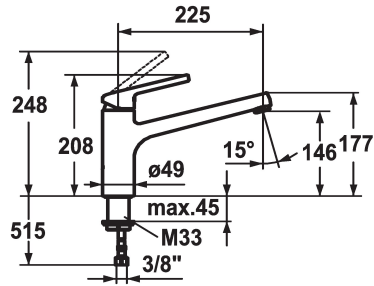

KWC LUNA E Lever mixer - Kitchen

Modell-Linie: LUNA E | 10.441.023.176FL
Armatura umywalkowa | Armatura jednouchwytywa

KWC-No.

123818
chromeline, A 225

124748
matt black, A 225

- * Lever mixer
- * Swivel spout 160°
- Neoperl® Cascade®
- * KWC cartridge M 35
- with ceramic discs

- flow rate and temperature continuously variable
- * Flexible connection hoses 3/8"
- * Fastening by means of threaded sleeve M33 x 1.5
- * Mounting hole size ø35 mm

Dane techniczne

A_Spout_Spray
Connection
ATT-KWC-AUSLAUF
Handling
ATT-KWC-FARBCODE
Installation_type
Faucet_typ
Dimension Height
G_Acoustic group
Projection_A
EnergyLabelCH
ATT-KWC-MASS-WASSERAUSTRITT
Material

12 l/min (3 bar)
Flexible_Anschlusschläuche
schwenkbar
topbedient
matt black
Standmontage
Hebelmischer
208
I
A225
B
146
Mosiqdz