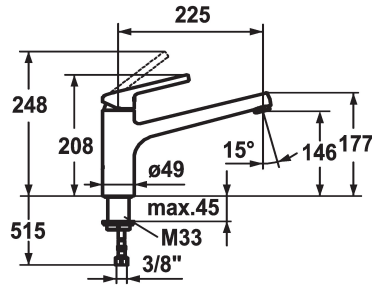

KWC LUNA E Lever mixer - Kitchen

Modell-Linie: LUNA E | 10.441.023.176FL
Kranar | Hydraulické armatúry

KWC-No.

123818
chromeline, A 225

124748
matt black, A 225

- * Lever mixer
- * Swivel spout 160°
- Neoperl® Cascade®
- * KWC cartridge M 35
- with ceramic discs

- flow rate and temperature continuously variable
- * Flexible connection hoses 3/8"
- * Fastening by means of threaded sleeve M33 x 1.5
- * Mounting hole size ø35 mm

Technical Data

A_Spout_Spray
Connection
ATT-KWC-AUSLAUF
Handling
ATT-KWC-FARBCODE
Installation_type
Faucet_typ
Measure_Height
G_Acoustic group
Projection_A
EnergyLabelCH
ATT-KWC-MASS-WASSERAUSTRITT
Material

12 l/min (3 bar)
Flexible_Anschlusschläuche
schwenkbar
topbedient
matt black
Standmontage
Hebelmischer
208
I
A225
B
146
Mässing