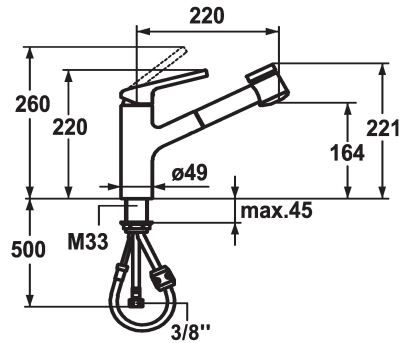

KWC LUNA E Lever mixer - Kitchen

Modell-Linie: LUNA E | 10.441.033.176FL
Taps | Manual taps

KWC-No.

123820
chromeline, A220

124751
matt black, A220

- * Lever mixer
- * TouchProtect - anti-scald protection thanks to the "double skin" principle
- * Pull-out spray
 - SprayClean - easy to clean and actively prevents limescale buildup
 - up to 600 mm pull-out length
 - SprayLock - lockable jet spray
 - PowerClean - needle spray mode, with automatic diverter reset

- QuickConnect - Simple hose connection system
- * Hose guide, swivelling 130°
- * EasyLock - a pull-out spray that easily slides back into place
- * KWC cartridge M 35
 - with ceramic discs
 - flow rate and temperature continuously variable
- * Flexible connection hoses 3/8"
- * Fastening by means of threaded sleeve M33 x 1.5
- * Mounting hole size ø35 mm

Technical Data

Flow rate needle spray
Flow rate normal spray
Connection
Spout
Handling
Kitchen_spray
Color code
Installation_type
Faucet_typ
Dimension Height
G_Acoustic_group
Projection_A
Energy Label
Dimension Water outlet
material

Modell-Linie: LUNA E | 10.441.033.176FL
Taps | Manual taps

Cartridge M 35 H

538327
Z.537.582
