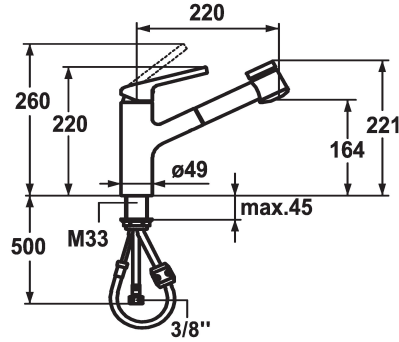

KWC LUNA E Lever mixer - Kitchen

Modell-Linie: LUNA E | 10.441.033.176FL
Taps | Manual taps

KWC-No.

123820
chromeline, A220

124751
matt black, A220

- * Lever mixer
- * TouchProtect - anti-scald protection thanks to the "double skin" principle
- * Pull-out spray
 - SprayClean - easy to clean and actively prevents limescale buildup
 - up to 600 mm pull-out length
 - SprayLock - lockable jet spray
 - PowerClean - needle spray mode, with automatic diverter reset

- QuickConnect - Simple hose connection system
- * Hose guide, swivelling 130°
- * EasyLock - a pull-out spray that easily slides back into place
- * KWC cartridge M 35
 - with ceramic discs
 - flow rate and temperature continuously variable
- * Flexible connection hoses 3/8"
- * Fastening by means of threaded sleeve M33 x 1.5
- * Mounting hole size ø35 mm

Technical Data

Flow rate needle spray

10 l/min (3 bar)

Flow rate normal spray

10 l/min (3 bar)

Connection

Flexible connection hoses

Spout

A 220

Energy label

B

Dimension Water outlet

164

material

Brass

Spare Parts