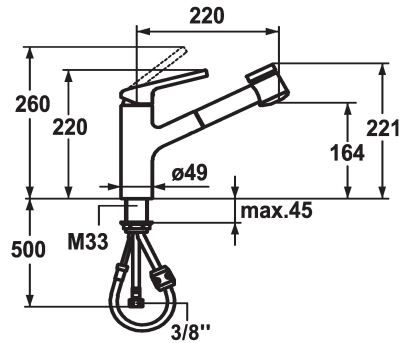

KWC LUNA E Lever mixer - Kitchen

Modell-Linie: LUNA E | 10.441.033.176FL
Hanat | Käsikäyttöiset hanat

KWC-No.

123820
chromeline, A220

124751
matt black, A220

- * Lever mixer
- * TouchProtect - anti-scald protection thanks to the "double skin" principle
- * Pull-out spray
 - SprayClean - easy to clean and actively prevents limescale buildup
 - up to 600 mm pull-out length
 - SprayLock - lockable jet spray
 - PowerClean - needle spray mode, with automatic diverter reset

- QuickConnect - Simple hose connection system
- * Hose guide, swivelling 130°
- * EasyLock - a pull-out spray that easily slides back into place
- * KWC cartridge M 35
 - with ceramic discs
 - flow rate and temperature continuously variable
- * Flexible connection hoses 3/8"
- * Fastening by means of threaded sleeve M33 x 1.5
- * Mounting hole size ø35 mm

Tekniset tiedot

ATT-KWC-A_AUSZUGBRAUSE_SIEB

10 l/min (3 bar)

ATT-KWC-A_AUSZUGBRAUSE_NORMAL

10 l/min (3 bar)

Connection

Flexible_Anschlusschläuche

Spout

Standmontage

Faucet_typ

Hebelmischer

Measure_Height

220

G_Acoustic_group

I

Projection_A