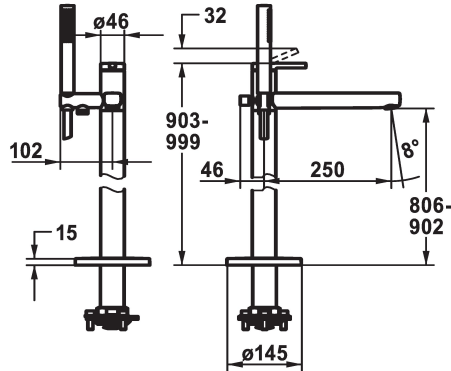

KWC AVA 2.0 Lever mixer - Tub

Modell-Linie: AVA 2.0 | 20.461.093.000
Sprchové armatury | Vanové armatury

KWC-No.

124793

chromeline, A 250, with hand shower and hose

- * For freestanding tub
- * Integrated check valve in the hose outlet
- * with shower holder
- * Fixed spout
- Neoperl® Perlator® laminar
- * KWC cartridge M 35 OP
- with ceramic discs

- flow rate and temperature continuously variable
- temperature limitation
- * Scope of delivery:
 - Hand shower KWC FIT-X slim 26.000.103.000
 - Shower hose 1500 mm, metal Z.538.415.000
- * To be ordered separately:
 - Unit for concealed installation 39.000.602.931

Technické údaje

A_Spout_Spray
ATT-KWC-A_BRAUSENABGANG
ATT-KWC-BRAUSEGARNITUR
Handling
ATT-KWC-FARBCODE
Installation_type
Faucet_typ
Measure_Height
G_Acoustic group
ATT-KWC-G_BRAUSENABGANG
Projection_A
EnergyLabelCH
ATT-KWC-MASS-WASSERAUSTRITT
Materiál

21 l/min (3 bar)
12 l/min (3bar)
mit_Brause_Schlauch
topbedient
chromeline
Bodenstehend
01
903-999
2
yes
A250
B
806-902
mosaz

Náhradní díly

KWC AVA 2.0 Lever mixer - Tub

Modell-Linie: AVA 2.0 | 20.461.093.000
Sprchové armatury | Vanové armatury