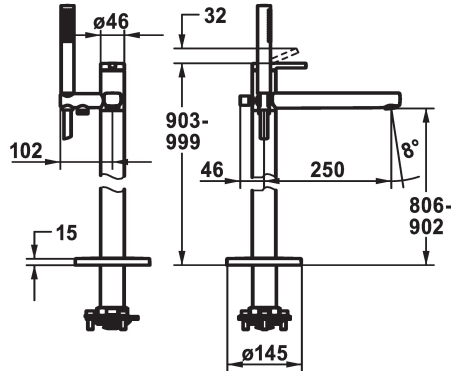

KWC AVA 2.0 Lever mixer - Tub

Modell-Linie: AVA 2.0 | 20.461.093.000
Showers | Exposed bath mixer

KWC-No.

124793
chromeline, A 250, with hand shower and hose

- * For freestanding tub
- * Integrated check valve in the hose outlet
- * with shower holder
- * Fixed spout
- Neoperl® Perlator® laminar
- * KWC cartridge M 35 OP
- with ceramic discs

- flow rate and temperature continuously variable
- temperature limitation
- * Scope of delivery:
- Hand shower KWC FIT-X slim 26.000.103.000
- Shower hose 1500 mm, metal Z.538.415.000
- * To be ordered separately:
- Unit for concealed installation 39.000.602.931

Technical Data

Flow rate	21 l/min (3 bar)
Spray outlet: Flow rate	12 l/min (3bar)
Showerset	with shower head, hose
Handling	top lever
Color code	chromeline
Installation type	Freestanding
Faucet_typ	Basin1
Measure Height	903-999
Acoustic group	2
Spray outlet: Acoustic group	yes
Projection A	A 250
Energy label	B
Dimension Water outlet	806-902
material	Brass

Flow rate	21 l/min (3 bar)
Spray outlet: Flow rate	12 l/min (3bar)
Showerset	with shower head, hose
Handling	top lever
Color code	chromeline
Installation type	Freestanding
Faucet_typ	Basin1
Measure Height	903-999
Acoustic group	2
Spray outlet: Acoustic group	yes
Projection A	A 250
Energy label	B
Dimension Water outlet	806-902
material	Brass