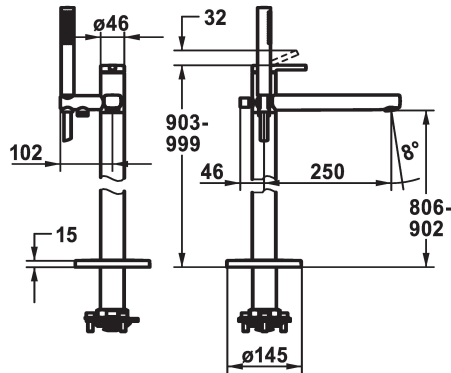

KWC AVA 2.0 Lever mixer - Tub

Modell-Linie: AVA 2.0 | 20.461.093.000
Duschar | Badkarsarmaturer

KWC-No.

124793
chromeline, A 250, with hand shower and hose

- * For freestanding tub
- * Integrated check valve in the hose outlet
- * with shower holder
- * Fixed spout
- Neoperl® Perlator® laminar
- * KWC cartridge M 35 OP
- with ceramic discs

- flow rate and temperature continuously variable
- temperature limitation
- * Scope of delivery:
 - Hand shower KWC FIT-X slim 26.000.103.000
 - Shower hose 1500 mm, metal Z.538.415.000
- * To be ordered separately:
 - Unit for concealed installation 39.000.602.931

Technical Data

A_Spout_Spray
ATT-KWC-A_BRAUSENABGANG
ATT-KWC-BRAUSEGARNITUR
Handling
ATT-KWC-FARBCODE
Installation_type
Faucet_typ
Measure_Height
G_Acoustic group
ATT-KWC-G_BRAUSENABGANG
Projection_A
EnergyLabelCH
ATT-KWC-MASS-WASSERAUSTRITT
Material

Cartridge M 35 OP

538331
Z.537.710

**Service key Neoperl © Caché ©, STD,
24 mm, grey**

635231
Z.635.231
