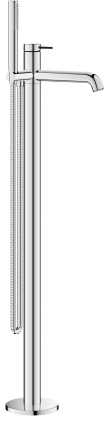

KWC ZOE Lever mixer - Tub

Modell-Linie: ZOE | 20.201.093.000
Showers | Exposed bath mixer

KWC-No.

124794
chromeline, A 215, with hand shower and hose

- * Lever mixer
- * For freestanding tub
- * Integrated check valve in the hose outlet
- * with shower holder
- * Fixed spout
- Neoperl® SLIM®
- * KWC cartridge M 35 OP
- with ceramic discs

- flow rate and temperature continuously variable
- temperature limitation
- * Scope of delivery:
 - Hand shower KWC FIT-X slim 26.000.103.000
 - Shower hose 1500 mm, metal Z.538.415.000
- * To be ordered separately:
 - Unit for concealed installation 39.000.602.931

Technical Data

Flow rate	21 l/min (3 bar)
Spray outlet: Flow rate	12 l/min (3bar)
Spout	fixed
Shower_set	with shower head, hose
Handling	top lever
Color code	chrome
Installation_type	Freestanding
Faucet_typ	Faucet
Dimension Height	908-1004
Acoustic group	Mains receiver1
Spray outlet: Acoustic group	Battery1
Projection_A	A 215
Energy Label	B
Dimension Water outlet	790-886
material	Brass

Flow rate	21 l/min (3 bar)
Spray outlet: Flow rate	12 l/min (3bar)
Spout	fixed
Shower_set	with shower head, hose
Handling	top lever
Color code	chrome
Installation_type	Freestanding
Faucet_typ	Faucet
Dimension Height	908-1004
Acoustic group	Mains receiver1
Spray outlet: Acoustic group	Battery1
Projection_A	A 215
Energy Label	B
Dimension Water outlet	790-886
material	Brass