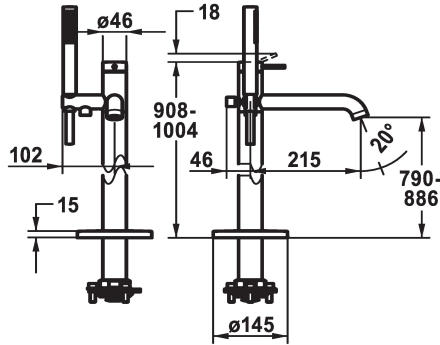

KWC ZOE Lever mixer - Tub

Modell-Linie: ZOE | 20.201.093.000
Showers | Exposed bath mixer

KWC-No.

124794
chromeline, A 215, with hand shower and hose

- * Lever mixer
- * For freestanding tub
- * Integrated check valve in the hose outlet
- * with shower holder
- * Fixed spout
- Neoperl® SLIM®
- * KWC cartridge M 35 OP
- with ceramic discs

- flow rate and temperature continuously variable
- temperature limitation
- * Scope of delivery:
 - Hand shower KWC FIT-X slim 26.000.103.000
 - Shower hose 1500 mm, metal Z.538.415.000
- * To be ordered separately:
 - Unit for concealed installation 39.000.602.931

Technical Data

Flow rate	21 l/min (3 bar)
Spray outlet: Flow rate	12 l/min (3bar)
Spout	fixed
Shower_set	with shower head, hose
Handling	top lever
Color code	chrome
Installation_type	Freestanding
Faucet_typ	Faucet
Dimension Height	908-1004
Acoustic group	Mains receiver1
Spray outlet: Acoustic group	Battery1
Projection_A	A 215
Energy Label	B
Dimension Water outlet	790-886
material	Brass

Flow rate	21 l/min (3 bar)
Spray outlet: Flow rate	12 l/min (3bar)
Spout	fixed
Shower_set	with shower head, hose
Handling	top lever
Color code	chrome
Installation_type	Freestanding
Faucet_typ	Faucet
Dimension Height	908-1004
Acoustic group	Mains receiver1
Spray outlet: Acoustic group	Battery1
Projection_A	A 215
Energy Label	B
Dimension Water outlet	790-886
material	Brass