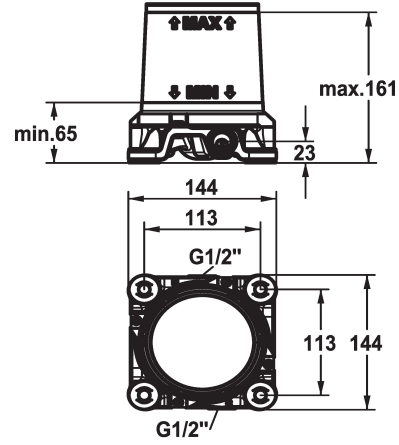

KWC DOMO 6.0 Concealed unit

Modell-Linie: ACCESSOIRES | 39.000.602.931

KWC-No.

124801

G 1/2", without shut-off valve, Concealed unit

- * Pre-assembly unit
- * Cold and hot water connections are exchangeable after installation
- * Connecting thread 1/2"
- * Scope of delivery:

- Installation box and cover sleeve, plastic incl. sealing sleeve in accordance with EN18534
- with vibration damper
- incl. flushing set and plugs
- * Without installation materials

Technické údaje

Connection
ATT-KWC-FARBCODE
Installation_type
ATT-KWC-UNTERPUTZ
Materiál

G1/2"__ohne_Vorabsperung
F931
Bodenstehend
Unterputz
mosaz