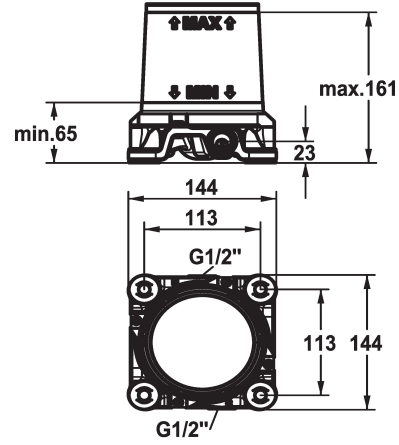

KWC DOMO 6.0 Concealed unit

Modell-Linie: ACCESSOIRES | 39.000.602.931
Showers | Complementary parts showers

KWC-No.

124801

G 1/2", without shut-off valve, Concealed unit

- * Pre-assembly unit
- * Cold and hot water connections are exchangeable after installation
- * Connecting thread 1/2"
- * Scope of delivery:

- Installation box and cover sleeve, plastic incl. sealing sleeve in accordance with EN18534
- with vibration damper
- incl. flushing set and plugs
- * Without installation materials

Technical Data

Connection
Color code
Installation type
Concealed unit
material

G 1/2", without shut-off valve
raw
Freestanding
Concealed unit
Brass