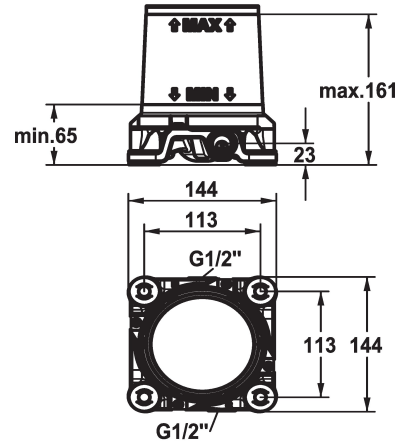

KWC DOMO 6.0 Concealed unit

Modell-Linie: ACCESSOIRES | 39.000.602.931

Armatura natryskowa | Wyposażenie dodatkowe do armatur natryskowych

KWC-No.

124801

G 1/2", without shut-off valve, Concealed unit

* Pre-assembly unit

* Cold and hot water connections are exchangeable after installation

* Connecting thread 1/2"

* Scope of delivery:

- Installation box and cover sleeve, plastic incl. sealing sleeve in accordance with EN18534