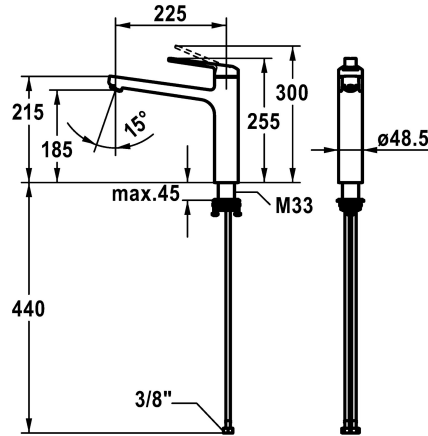

KWC DOMO 6.0 Lever mixer - Kitchen

Modell-Linie: DOMO 6.0 | 10.661.023.000FL
Taps | Manual taps

KWC-No.

124918
chromeline, A 225, flexible connection hoses

- * Lever mixer
- * Swivel spout 150°
- Neoperl® Cascade® SLC
- * OptimalSpace - ample space for washing or working
- * KWC cartridge M 35 S
- with ceramic discs

- flow rate and temperature continuously variable
- temperature limitation
- * Flexible connection hoses 3/8"
- * QuickInstallation - Fastening via threaded connection with locking screws
- * Mounting hole size $\varnothing 35$ mm

Technical Data

Flow rate
Connection
Spout
Handling
Color code
Installation_type
Faucet_typ
Dimension Height
G_Acoustic group
Projection_A
Energy Label
Dimension Water outlet
material

12 l/min (3 bar)
Flexible connection hoses
swivel
top lever
chrome
Pillar installation
Lever mixer
255
I
A 225
B
185
Brass