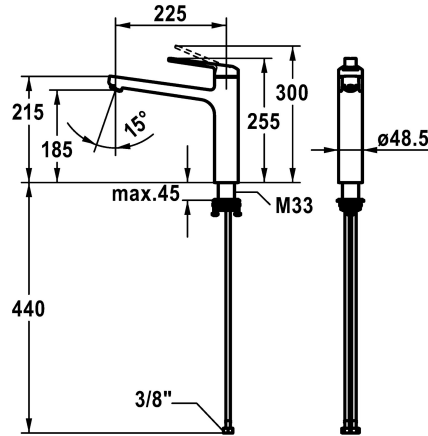

## KWC DOMO 6.0 Lever mixer - Kitchen

Modell-Linie: DOMO 6.0 | 10.661.023.000FL  
Hanat | Käsi­käyt­toiset hanat

### KWC-No.

**124918**  
chromeline, A 225, flexible connection hoses

- \* Lever mixer
- \* Swivel spout 150°
- Neoperl® Cascade® SLC
- \* OptimalSpace - ample space for washing or working
- \* KWC cartridge M 35 S
- with ceramic discs

- flow rate and temperature continuously variable
- temperature limitation
- \* Flexible connection hoses 3/8"
- \* QuickInstallation - Fastening via threaded connection with locking screws
- \* Mounting hole size  $\varnothing 35$  mm

### Tekniset tiedot

A_Spout_Spray
Connection
Spout
Handling
ATT-KWC-FARBCODE
Installation_type
Faucet_typ
Measure_Height
G_Acoustic_group
Projection_A
EnergyLabelCH
ATT-KWC-MASS-WASSERAUSTRITT
Materiaali
lviCode