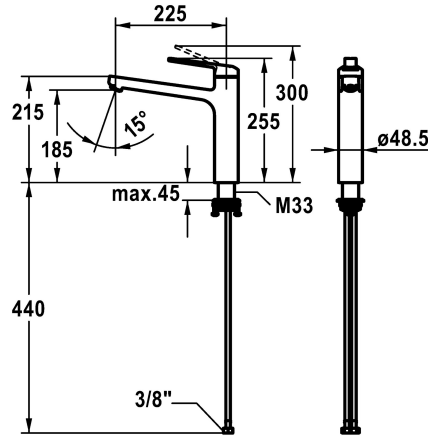

KWC DOMO 6.0 Lever mixer - Kitchen

Modell-Linie: DOMO 6.0 | 10.661.023.000FL
Kranar | Hydraulické armatúry

KWC-No.

124918
chromeline, A 225, flexible connection hoses

- * Lever mixer
- * Swivel spout 150°
- Neoperl® Cascade® SLC
- * OptimalSpace - ample space for washing or working
- * KWC cartridge M 35 S
- with ceramic discs

- flow rate and temperature continuously variable
- temperature limitation
- * Flexible connection hoses 3/8"
- * QuickInstallation - Fastening via threaded connection with locking screws
- * Mounting hole size $\varnothing 35$ mm

Technical Data

A_Spout_Spray
Connection
ATT-KWC-AUSLAUF
Handling
ATT-KWC-FARBCODE
Installation_type
Faucet_typ
Measure_Height
G_Acoustic_group
Projection_A
EnergyLabelCH
ATT-KWC-MASS-WASSERAUSTRITT
Material

12 l/min (3 bar)
Flexible_Anschlusschläuche
schwenkbar
topbedient
chromeline
Standmontage
Hebelmischer
255
I
A225
B
185
Mässing