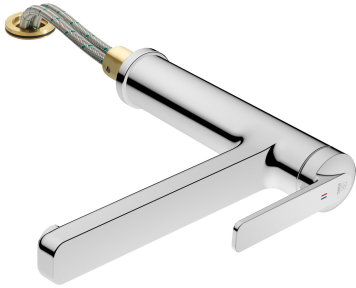

KWC DOMO 6.0 Lever mixer - Kitchen - detachable

Modell-Linie: DOMO 6.0 | 10.661.043.000FL
Umyvadlové armatury | Hydraulické armatury

KWC-No.

124920
chromeline, A 225, flexible connection hoses

- * Lever mixer
- * Detachable for installation below windows - detached 55 mm
- * Swivel spout 150°
- Neoperl® Cascade® SLC
- * OptimalSpace - ample space for washing or working
- * KWC cartridge M 35 S
- with ceramic discs

- flow rate and temperature continuously variable
- temperature limitation
- * Flexible connection hoses 3/8"
- * Fastening by means of threaded sleeve M35 x 1.5 (preassembled socket)
- * Mounting hole size $\varnothing 35 - 37$ mm

Technické údaje

A_Spout_Spray
Connection
ATT-KWC-AUSLAUF
ATT-KWC-UNTERFENSTER
Handling
ATT-KWC-FARBCODE
Installation_type
Faucet_typ
Measure_Height
G_Acoustic_group
Projection_A
EnergyLabelCH
ATT-KWC-MASS-WASSERAUSTRITT
Materiál

12 l/min (3 bar)
Flexible_Anschlusschläuche
schwenkbar
wegnehmbar
topbedient
chromeline
Standmontage
Hebelmischer
265
l
A225
B
195
mosaz