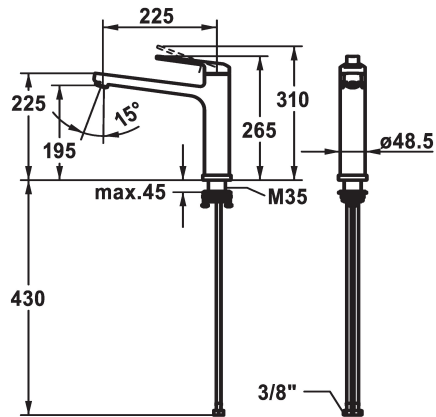

KWC DOMO 6.0 Lever mixer - Kitchen - detachable

Modell-Linie: DOMO 6.0 | 10.661.043.000FL
Umyvadlové armatury | Hydraulické armatury

KWC-No.

124920
chromeline, A 225, flexible connection hoses

- * Lever mixer
- * Detachable for installation below windows - detached 55 mm
- * Swivel spout 150°
- Neoperl® Cascade® SLC
- * OptimalSpace - ample space for washing or working
- * KWC cartridge M 35 S
- with ceramic discs

- flow rate and temperature continuously variable
- temperature limitation
- * Flexible connection hoses 3/8"
- * Fastening by means of threaded sleeve M35 x 1.5 (preassembled socket)
- * Mounting hole size $\varnothing 35 - 37$ mm

Technické údaje

A_Spout_Spray
Connection
ATT-KWC-AUSLAUF
ATT-KWC-UNTERFENSTER
Handling
ATT-KWC-FARBCODE
Installation_type
Faucet_typ
Measure_Height
G_Acoustic_group
Projection_A
EnergyLabelCH
ATT-KWC-MASS-WASSERAUSTRITT
Materiál

12 l/min (3 bar)
Flexible_Anschlusschläuche
schwenkbar
wegnehmbar
topbedient
chromeline
Standmontage
Hebelmischer
265
l
A225
B
195
mosaz