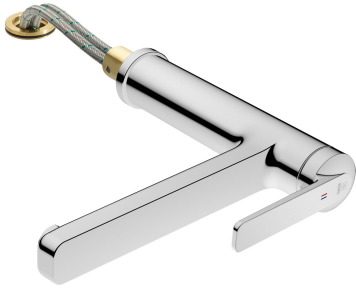

## KWC DOMO 6.0 Lever mixer - Kitchen - detachable

Modell-Linie: DOMO 6.0 | 10.661.043.000FL  
Hanat | Käsitöiset hanat

### KWC-No.

**124920**  
chromeline, A 225, flexible connection hoses

- \* Lever mixer
- \* Detachable for installation below windows - detached 55 mm
- \* Swivel spout 150°
- Neoperl® Cascade® SLC
- \* OptimalSpace - ample space for washing or working
- \* KWC cartridge M 35 S
- with ceramic discs

- flow rate and temperature continuously variable
- temperature limitation
- \* Flexible connection hoses 3/8"
- \* Fastening by means of threaded sleeve M35 x 1.5 (preassembled socket)
- \* Mounting hole size  $\varnothing 35 - 37$  mm

12 l/min (3 bar)
Flexible_Anschlusschläuche
schwenkbar
wegnehmbar
topbedient
chromeline
Standmontage
Hebelmischer
265
l
A225
B
195
Messinki
0