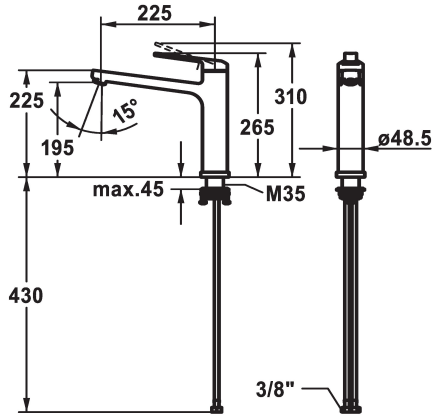

## KWC DOMO 6.0 Lever mixer - Kitchen - detachable

Modell-Linie: DOMO 6.0 | 10.661.043.000FL  
Hanat | Käsitöiset hanat

### KWC-No.

**124920**  
chromeline, A 225, flexible connection hoses

- \* Lever mixer
- \* Detachable for installation below windows - detached 55 mm
- \* Swivel spout 150°
- Neoperl® Cascade® SLC
- \* OptimalSpace - ample space for washing or working
- \* KWC cartridge M 35 S
- with ceramic discs

- flow rate and temperature continuously variable
- temperature limitation
- \* Flexible connection hoses 3/8"
- \* Fastening by means of threaded sleeve M35 x 1.5 (preassembled socket)
- \* Mounting hole size  $\varnothing 35 - 37$  mm

12 l/min (3 bar)
Flexible_Anschlusschläuche
schwenkbar
wegnehmbar
topbedient
chromeline
Standmontage
Hebelmischer
265
l
A225
B
195
Messinki
0