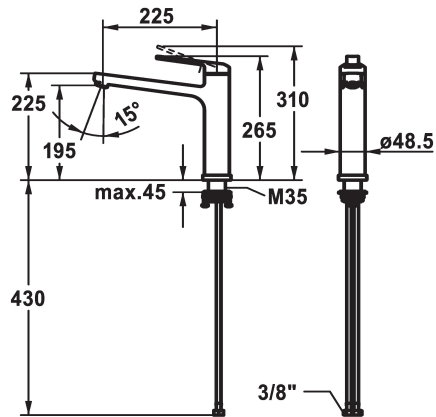

## KWC DOMO 6.0 Lever mixer - Kitchen - detachable

Modell-Linie: DOMO 6.0 | 10.661.043.000FL  
Armatura umywalkowa | Armatura jednouchwytywa

### KWC-No.

**124920**  
chromeline, A 225, flexible connection hoses

- \* Lever mixer
- \* Detachable for installation below windows - detached 55 mm
- \* Swivel spout 150°
- Neoperl® Cascade® SLC
- \* OptimalSpace - ample space for washing or working
- \* KWC cartridge M 35 S
- with ceramic discs

- flow rate and temperature continuously variable
- temperature limitation
- \* Flexible connection hoses 3/8"
- \* Fastening by means of threaded sleeve M35 x 1.5 (preassembled socket)
- \* Mounting hole size ø35 - 37 mm

12 l/min (3 bar)
Flexible_Anschlusschläuche
schwenkbar
wegnehmbar
topbedient
chromeline
Standmontage
Hebelmischer
265
I
A225
B
195
Mosiqdz