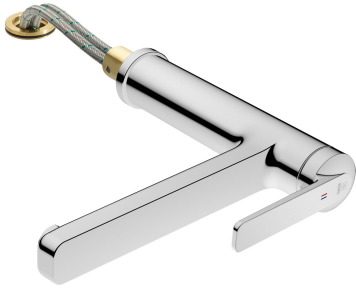

## KWC DOMO 6.0 Lever mixer - Kitchen - detachable

Modell-Linie: DOMO 6.0 | 10.661.043.000FL  
Armatura umywalkowa | Armatura jednouchwytywa

### KWC-No.

**124920**  
chromeline, A 225, flexible connection hoses

- \* Lever mixer
- \* Detachable for installation below windows - detached 55 mm
- \* Swivel spout 150°
- Neoperl® Cascade® SLC
- \* OptimalSpace - ample space for washing or working
- \* KWC cartridge M 35 S
- with ceramic discs

- flow rate and temperature continuously variable
- temperature limitation
- \* Flexible connection hoses 3/8"
- \* Fastening by means of threaded sleeve M35 x 1.5 (preassembled socket)
- \* Mounting hole size ø35 - 37 mm

12 l/min (3 bar)
Flexible_Anschlusschläuche
schwenkbar
wegnehmbar
topbedient
chromeline
Standmontage
Hebelmischer
265
I
A225
B
195
Mosiqdz