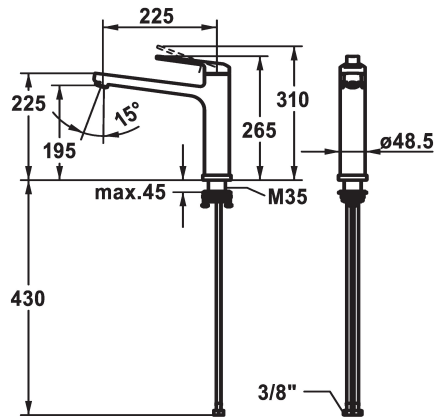

KWC DOMO 6.0 Lever mixer - Kitchen - detachable

Modell-Linie: DOMO 6.0 | 10.661.043.000FL
Kranar | Hydraulické armatúry

KWC-No.

124920
chromeline, A 225, flexible connection hoses

- * Lever mixer
- * Detachable for installation below windows - detached 55 mm
- * Swivel spout 150°
- Neoperl® Cascade® SLC
- * OptimalSpace - ample space for washing or working
- * KWC cartridge M 35 S
- with ceramic discs

- flow rate and temperature continuously variable
- temperature limitation
- * Flexible connection hoses 3/8"
- * Fastening by means of threaded sleeve M35 x 1.5 (preassembled socket)
- * Mounting hole size $\varnothing 35 - 37$ mm

Technical Data

A_Spout_Spray
Connection
ATT-KWC-AUSLAUF
ATT-KWC-UNTERFENSTER
Handling
ATT-KWC-FARBCODE
Installation_type
Faucet_typ
Measure_Height
G_Acoustic_group
Projection_A
EnergyLabelCH
ATT-KWC-MASS-WASSERAUSTRITT
Material

12 l/min (3 bar)
Flexible_Anschlusschläuche
schwenkbar
wegnehmbar
topbedient
chromeline
Standmontage
Hebelmischer
265
I
A225
B
195
Mässing