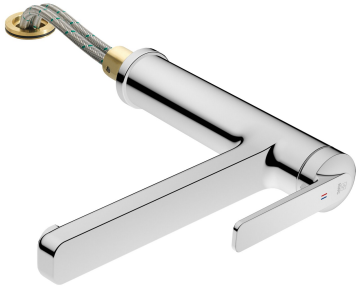

KWC DOMO 6.0 Lever mixer - Kitchen - detachable

Modell-Linie: DOMO 6.0 | 10.661.043.000FL
Kranar | Hydraulické armatúry

KWC-No.

124920
chromeline, A 225, flexible connection hoses

- * Lever mixer
- * Detachable for installation below windows - detached 55 mm
- * Swivel spout 150°
- Neoperl® Cascade® SLC
- * OptimalSpace - ample space for washing or working
- * KWC cartridge M 35 S
- with ceramic discs

- flow rate and temperature continuously variable
- temperature limitation
- * Flexible connection hoses 3/8"
- * Fastening by means of threaded sleeve M35 x 1.5 (preassembled socket)
- * Mounting hole size $\varnothing 35 - 37$ mm

12 l/min (3 bar)
Flexible_Anschlusschläuche
schwenkbar
wegnehmbar
topbedient
chromeline
Standmontage
Hebelmischer
265
I
A225
B
195
Mässing