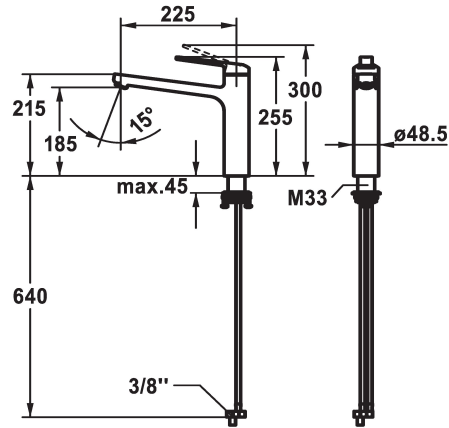

## KWC DOMO 6.0

Lever mixer - Kitchen - Low pressure

Modell-Linie: DOMO 6.0 | 10.665.023.000FL

Umyvadlové armatury | Hydraulické armatury

### KWC-No.

**124921**

chromeline, A 225, flexible connection hoses

- \* Lever mixer
- \* Swivel spout 150°
- Jet regulator
- \* OptimalSpace - ample space for washing or working
- \* KWC cartridge M 35 S
- with ceramic discs

- flow rate and temperature continuously variable
- temperature limitation
- \* Flexible connection hoses 3/8"
- \* QuickInstallation - Fastening via threaded connection with locking screws
- \* Mounting hole size  $\varnothing 35$  mm

6 l/min (3 bar)
Flexible_Anschlusschläuche
schwenkbar
topbedient
chromeline
Standmontage
01
255
Niederdruck
yes
A225
A
185
mosaz