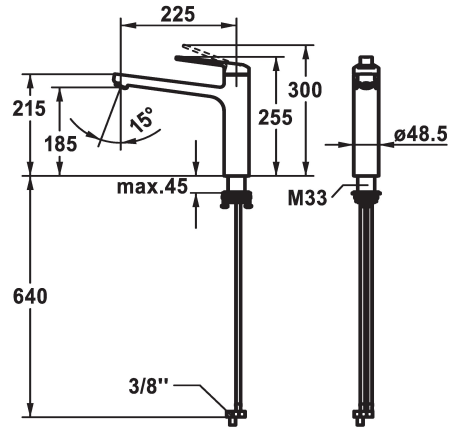

KWC DOMO 6.0

Lever mixer - Kitchen - Low pressure

Modell-Linie: DOMO 6.0 | 10.665.023.000FL

Taps | Manual taps

KWC-No.

124921

chromeline, A 225, flexible connection hoses

- * Lever mixer
- * Swivel spout 150°
- Jet regulator
- * OptimalSpace - ample space for washing or working
- * KWC cartridge M 35 S
- with ceramic discs

- flow rate and temperature continuously variable
- temperature limitation
- * Flexible connection hoses 3/8"
- * QuickInstallation - Fastening via threaded connection with locking screws
- * Mounting hole size $\varnothing 35$ mm

Technical Data

Flow rate	6 l/min (3 bar)
Connection	Flexible connection hoses
Spout	swivel
Handling	top lever
Color code	chrome
Installation_type	Pillar installation
Faucet_typ	Faucet
Dimension Height	255
Energysaving	low pressure
Acoustic group	Battery1
Projection_A	A 225
Energy Label	A
Dimension Water outlet	185
material	Brass

Flow rate	6 l/min (3 bar)
Connection	Flexible connection hoses
Spout	swivel
Handling	top lever
Color code	chrome
Installation_type	Pillar installation
Faucet_typ	Faucet
Dimension Height	255
Energysaving	low pressure
Acoustic group	Battery1
Projection_A	A 225
Energy Label	A
Dimension Water outlet	185
material	Brass