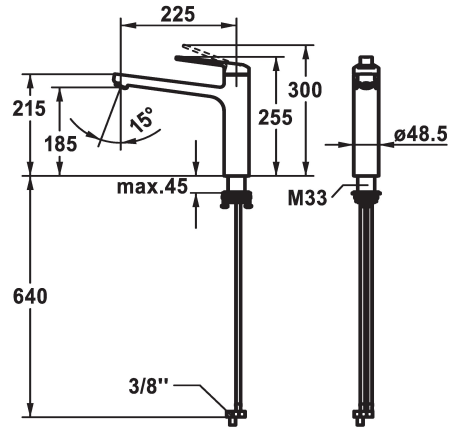

KWC DOMO 6.0

Lever mixer - Kitchen - Low pressure

Modell-Linie: DOMO 6.0 | 10.665.023.000FL

Taps | Manual taps

KWC-No.

124921

chromeline, A 225, flexible connection hoses

- * Lever mixer
- * Swivel spout 150°
- Jet regulator
- * OptimalSpace - ample space for washing or working
- * KWC cartridge M 35 S
- with ceramic discs

- flow rate and temperature continuously variable
- temperature limitation
- * Flexible connection hoses 3/8"
- * QuickInstallation - Fastening via threaded connection with locking screws
- * Mounting hole size $\varnothing 35$ mm

Technical Data

Flow rate	6 l/min (3 bar)
Connection	Flexible connection hoses
Spout	swivel
Handling	top lever
Color code	chromeline
Installation type	Pillar installation
Faucet_typ	Faucet
Dimension Height	255
Energysaving	low pressure
Acoustic group	yes
Projection A	A 225
Energy label	A
Dimension Water outlet	185
material	Brass

Flow rate	6 l/min (3 bar)
Connection	Flexible connection hoses
Spout	swivel
Handling	top lever
Color code	chromeline
Installation type	Pillar installation
Faucet_typ	Faucet
Dimension Height	255
Energysaving	low pressure
Acoustic group	yes
Projection A	A 225
Energy label	A
Dimension Water outlet	185
material	Brass