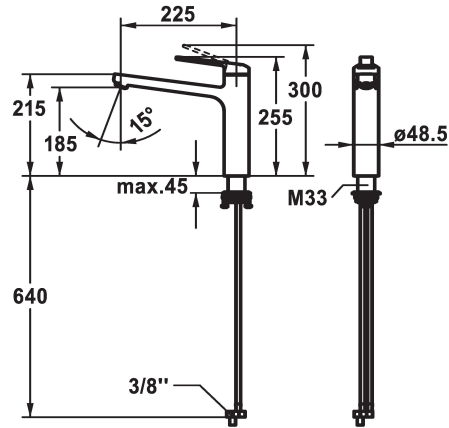

### KWC-No.

**124921**

chromeline, A 225, flexible connection hoses

- \* Lever mixer
- \* Swivel spout 150°
- Jet regulator
- \* OptimalSpace - ample space for washing or working
- \* KWC cartridge M 35 S
- with ceramic discs

- flow rate and temperature continuously variable
- temperature limitation
- \* Flexible connection hoses 3/8"
- \* QuickInstallation - Fastening via threaded connection with locking screws
- \* Mounting hole size  $\varnothing 35$  mm

### Technical Data

Flow rate	6 l/min (3 bar)
Connection	Flexible connection hoses
Spout	swivel
Handling	top lever
Color code	chromeline
Installation type	Pillar installation
Faucet_typ	Faucet
Measure Height	255
Energysaving	low pressure
Acoustic group	yes
Projection A	A 225
Energy label	A
Dimension Water outlet	185
material	Brass

Flow rate	6 l/min (3 bar)
Connection	Flexible connection hoses
Spout	swivel
Handling	top lever
Color code	chromeline
Installation type	Pillar installation
Faucet_typ	Faucet
Measure Height	255
Energysaving	low pressure
Acoustic group	yes
Projection A	A 225
Energy label	A
Dimension Water outlet	185
material	Brass