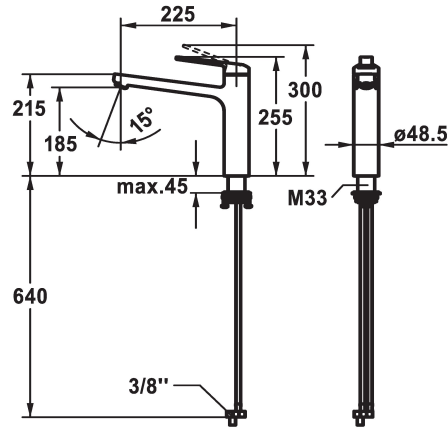

KWC DOMO 6.0

Lever mixer - Kitchen - Low pressure

Modell-Linie: DOMO 6.0 | 10.665.023.000FL

Hanat | Käsiikäyttöiset hanat

KWC-No.

124921

chromeline, A 225, flexible connection hoses

- * Lever mixer
- * Swivel spout 150°
- Jet regulator
- * OptimalSpace - ample space for washing or working
- * KWC cartridge M 35 S
- with ceramic discs

- flow rate and temperature continuously variable
- temperature limitation
- * Flexible connection hoses 3/8"
- * QuickInstallation - Fastening via threaded connection with locking screws
- * Mounting hole size $\varnothing 35$ mm

Tekniset tiedot

A_Spout_Spray
Connection
Spout
Handling
ATT-KWC-FARBCODE
Installation_type
Faucet_typ
Measure_Height
ATT-KWC-ENERGIESPAREN
G_Acoustic_group
Projection_A
EnergyLabelCH
ATT-KWC-MASS-WASSERAUSTRITT
Materiaali
IviCode

6 l/min (3 bar)
Flexible_Anschlusschläuche
schwenkbar
topbedient
chromeline
Standmontage
01
255
Niederdruck
yes
A225
A
185
Messinki
0