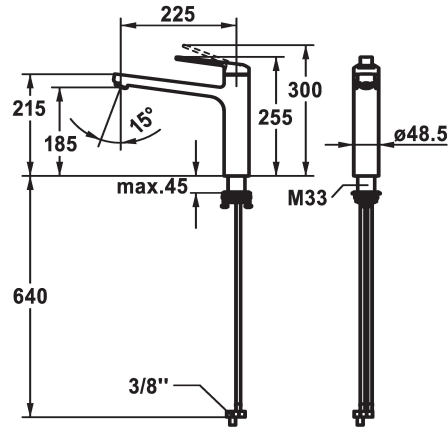

## KWC DOMO 6.0

Lever mixer - Kitchen - Low pressure

Modell-Linie: DOMO 6.0 | 10.665.023.000FL

Armatura umywalkowa | Armatura jednouchwytywa

### KWC-No.

**124921**

chromeline, A 225, flexible connection hoses

- \* Lever mixer
- \* Swivel spout 150°
- Jet regulator
- \* OptimalSpace - ample space for washing or working
- \* KWC cartridge M 35 S
- with ceramic discs

- flow rate and temperature continuously variable
- temperature limitation
- \* Flexible connection hoses 3/8"
- \* QuickInstallation - Fastening via threaded connection with locking screws
- \* Mounting hole size  $\varnothing 35$  mm

### Dane techniczne

A_Spout_Spray
Connection
ATT-KWC-AUSLAUF
Handling
ATT-KWC-FARBCODE
Installation_type
Faucet_typ
Dimension Height
ATT-KWC-ENERGIESPAREN
G_Acoustic_group
Projection_A
EnergyLabelCH
ATT-KWC-MASS-WASSERAUSTRITT
Material