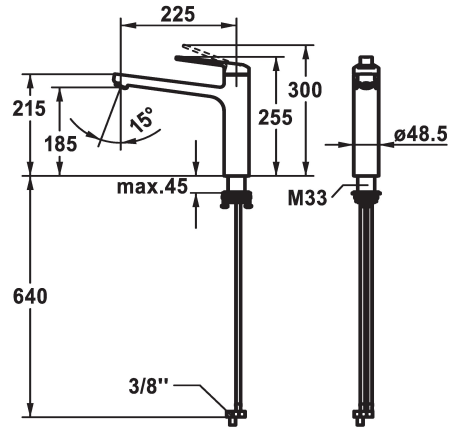

## KWC DOMO 6.0

Lever mixer - Kitchen - Low pressure

Modell-Linie: DOMO 6.0 | 10.665.023.000FL

Kranar | Hydraulické armatúry

### KWC-No.

**124921**

chromeline, A 225, flexible connection hoses

- \* Lever mixer
- \* Swivel spout 150°
- Jet regulator
- \* OptimalSpace - ample space for washing or working
- \* KWC cartridge M 35 S
- with ceramic discs

- flow rate and temperature continuously variable
- temperature limitation
- \* Flexible connection hoses 3/8"
- \* QuickInstallation - Fastening via threaded connection with locking screws
- \* Mounting hole size  $\varnothing 35$  mm

6 l/min (3 bar)
Flexible_Anschlusschläuche
schwenkbar
topbedient
chromeline
Standmontage
Hebelmischer
255
Niederdruck
l
A225
A
185
Mässing