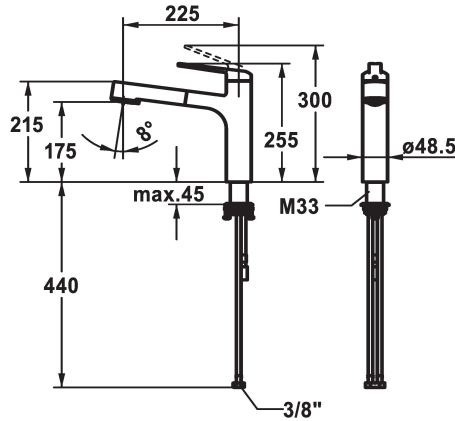

## KWC DOMO 6.0 Lever mixer - Kitchen

Modell-Linie: DOMO 6.0 | 10.661.033.000FL  
Umyvadlové armatury | Hydraulické armatury

### KWC-No.

**124922**  
chromeline, A 225, flexible connection hoses

- \* Lever mixer
- \* TouchProtect - anti-scald protection thanks to the "double skin" principle
- \* Intrinsicly safe against backflow
- \* Pull-out spray
  - SprayClean - easy to clean and actively prevents limescale buildup
  - up to 600 mm pull-out length
  - TripleClean - Normal, soft, and power stream modes
  - hose surface to fit faucet surface
  - QuickConnect - Simple hose connection system

- \* Hose guide, swivelling 120°
- \* EasyLock - a pull-out spray that easily slides back into place
- \* OptimalSpace - ample space for washing or working
- \* KWC cartridge M 35 S
  - with ceramic discs
  - flow rate and temperature continuously variable
  - temperature limitation
- \* Flexible connection hoses 3/8"
- \* QuickInstallation - Fastening via threaded connection with locking screws
- \* Mounting hole size 43.5 mm

Standmontage

Faucet\_typ

01

Measure\_Height

255

G\_Acoustic group

yes

Projection\_A