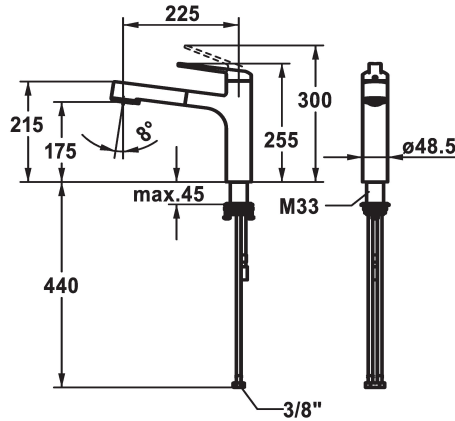

KWC DOMO 6.0 Lever mixer - Kitchen

Modell-Linie: DOMO 6.0 | 10.661.033.000FL
Taps | Manual taps

KWC-No.

124922
chromeline, A 225, flexible connection hoses

- * Lever mixer
- * TouchProtect - anti-scald protection thanks to the "double skin" principle
- * Intrinsicly safe against backflow
- * Pull-out spray
 - SprayClean - easy to clean and actively prevents limescale buildup
 - up to 600 mm pull-out length
 - TripleClean - Normal, soft, and power stream modes
 - hose surface to fit faucet surface
 - QuickConnect - Simple hose connection system

- * Hose guide, swivelling 120°
- * EasyLock - a pull-out spray that easily slides back into place
- * OptimalSpace - ample space for washing or working
- * KWC cartridge M 35 S
 - with ceramic discs
 - flow rate and temperature continuously variable
 - temperature limitation
- * Flexible connection hoses 3/8"
- * QuickInstallation - Fastening via threaded connection with locking screws
- * Mounting hole size ø35 mm

Technical Data

Flow rate needle spray
Flow rate normal spray
Connection
Spout
Handling
Kitchen_spray
Color code
Installation_type
Faucet_typ
Dimension Height
Acoustic group
Projection_A
Energy Label
Dimension Water outlet
material

9 l/min (3 bar)
8 l/min (3 bar)
Flexible connection hoses
swivel
top lever
Pull-out spray
chrome
Pillar installation
Faucet
255
Battery1
A 225
A
175
Brass