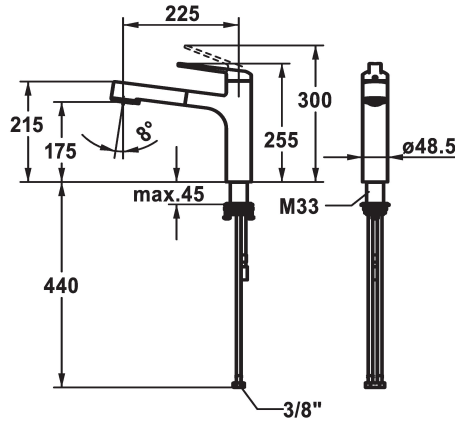

KWC DOMO 6.0 Lever mixer - Kitchen

Modell-Linie: DOMO 6.0 | 10.661.033.000FL
Taps | Manual taps

KWC-No.

124922
chromeline, A 225, flexible connection hoses

- * Lever mixer
- * TouchProtect - anti-scald protection thanks to the "double skin" principle
- * Intrinsicly safe against backflow
- * Pull-out spray
 - SprayClean - easy to clean and actively prevents limescale buildup
 - up to 600 mm pull-out length
 - TripleClean - Normal, soft, and power stream modes
 - hose surface to fit faucet surface
 - QuickConnect - Simple hose connection system

- * Hose guide, swivelling 120°
- * EasyLock - a pull-out spray that easily slides back into place
- * OptimalSpace - ample space for washing or working
- * KWC cartridge M 35 S
 - with ceramic discs
 - flow rate and temperature continuously variable
 - temperature limitation
- * Flexible connection hoses 3/8"
- * QuickInstallation - Fastening via threaded connection with locking screws
- * Mounting hole size ø35 mm

Technical Data

Flow rate needle spray
Flow rate normal spray
Connection
Spout
Handling
Kitchenspray
Color code
Installation type
Faucet_typ
Dimension Height
Acoustic group
Projection A
Energy label
Dimension Water outlet
material

9 l/min (3 bar)
8 l/min (3 bar)
Flexible connection hoses
swivel
top lever
Pull-out spray
chromeline
Pillar installation
Lever mixer
255
I
A 225
A
175
Brass