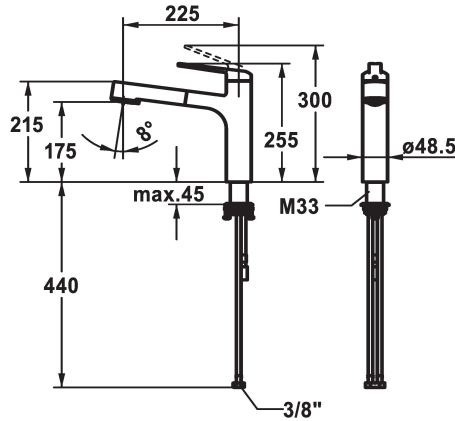

KWC DOMO 6.0 Lever mixer - Kitchen

Modell-Linie: DOMO 6.0 | 10.661.033.000FL
Hanat | Käsi­käyt­toiset hanat

KWC-No.

124922
chromeline, A 225, flexible connection hoses

- * Lever mixer
- * TouchProtect - anti-scald protection thanks to the "double skin" principle
- * Intrinsicly safe against backflow
- * Pull-out spray
 - SprayClean - easy to clean and actively prevents limescale buildup
 - up to 600 mm pull-out length
 - TripleClean - Normal, soft, and power stream modes
 - hose surface to fit faucet surface
 - QuickConnect - Simple hose connection system

- * Hose guide, swivelling 120°
- * EasyLock - a pull-out spray that easily slides back into place
- * OptimalSpace - ample space for washing or working
- * KWC cartridge M 35 S
 - with ceramic discs
 - flow rate and temperature continuously variable
 - temperature limitation
- * Flexible connection hoses 3/8"
- * QuickInstallation - Fastening via threaded connection with locking screws
- * Mounting hole size ø35 mm

Tekniset tiedot

ATT-KWC-A_AUSZUGBRAUSE_SIEB

9 l/min (3 bar)

ATT-KWC-A_AUSZUGBRAUSE_NORMAL

8 l/min (3 bar)

Connection

Flexible_Anschluss­schläuche

Spout

Standmontage

Faucet_typ

01

Measure_Height

255

G_Acoustic group

yes

Projection_A