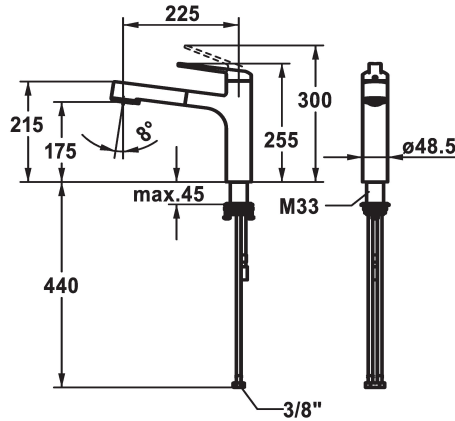

KWC DOMO 6.0 Lever mixer - Kitchen

Modell-Linie: DOMO 6.0 | 10.661.033.000FL
Armatura umywalkowa | Armatura jednouchwytowa

KWC-No.

124922
chromeline, A 225, flexible connection hoses

- * Lever mixer
- * TouchProtect - anti-scald protection thanks to the "double skin" principle
- * Intrinsicly safe against backflow
- * Pull-out spray
 - SprayClean - easy to clean and actively prevents limescale buildup
 - up to 600 mm pull-out length
 - TripleClean - Normal, soft, and power stream modes
 - hose surface to fit faucet surface
 - QuickConnect - Simple hose connection system

- * Hose guide, swivelling 120°
- * EasyLock - a pull-out spray that easily slides back into place
- * OptimalSpace - ample space for washing or working
- * KWC cartridge M 35 S
 - with ceramic discs
 - flow rate and temperature continuously variable
 - temperature limitation
- * Flexible connection hoses 3/8"
- * QuickInstallation - Fastening via threaded connection with locking screws
- * Mounting hole size 43.5 mm

Dane techniczne

ATT-KWC-A_AUSZUGBRAUSE_SIEB	9 l/min (3 bar)
ATT-KWC-A_AUSZUGBRAUSE_NORMAL	8 l/min (3 bar)
Connection	Flexible_Anschlussschläuche
ATT-KWC-AUSLAUF	schwenkbar
Handling	topbedient
Kitchen_spray	Auszugbrause
ATT-KWC-FARBCODE	chromeline
Installation_type	Standmontage
Faucet_typ	01
Dimension Height	255
G_Acoustic group	1
Projection_A	A225
EnergyLabelCH	A
ATT-KWC-MASS-WASSERAUSTRITT	175
Material	Mosiqdz