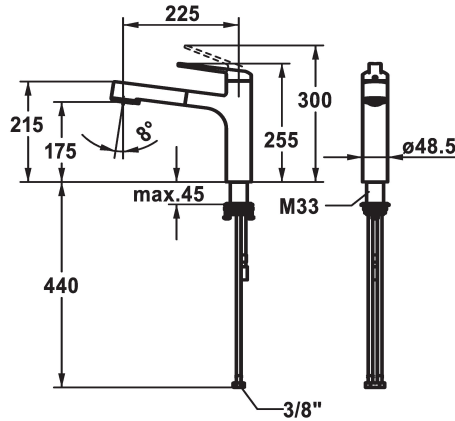

## KWC DOMO 6.0 Lever mixer - Kitchen

Modell-Linie: DOMO 6.0 | 10.661.033.000FL  
Kranar | Hydraulické armatury

### KWC-No.

**124922**  
chromeline, A 225, flexible connection hoses

- \* Lever mixer
- \* TouchProtect - anti-scald protection thanks to the "double skin" principle
- \* Intrinsicly safe against backflow
- \* Pull-out spray
  - SprayClean - easy to clean and actively prevents limescale buildup
  - up to 600 mm pull-out length
  - TripleClean - Normal, soft, and power stream modes
  - hose surface to fit faucet surface
  - QuickConnect - Simple hose connection system

- \* Hose guide, swivelling 120°
- \* EasyLock - a pull-out spray that easily slides back into place
- \* OptimalSpace - ample space for washing or working
- \* KWC cartridge M 35 S
  - with ceramic discs
  - flow rate and temperature continuously variable
  - temperature limitation
- \* Flexible connection hoses 3/8"
- \* QuickInstallation - Fastening via threaded connection with locking screws
- \* Mounting hole size 43.5 mm

Standmontage

Faucet\_typ

01

Measure\_Height

255

G\_Acoustic group

1

Projection\_A