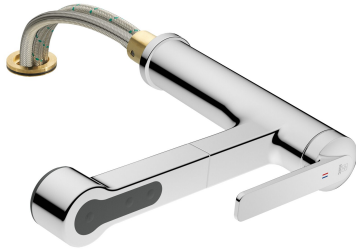

KWC DOMO 6.0 Lever mixer - Kitchen - detachable

Modell-Linie: DOMO 6.0 | 10.661.053.000FL
Taps | Manual taps

KWC-No.

124923

chromeline, A 225, flexible connection hoses

- * Lever mixer
- * Detachable for installation below windows - detached 55 mm
- * TouchProtect - anti-scald protection thanks to the "double skin" principle
- * Intrinsicly safe against backflow
- * Pull-out spray
 - SprayClean - easy to clean and actively prevents limescale buildup
 - up to 600 mm pull-out length
 - TripleClean - Normal, soft, and power stream modes
 - hose surface to fit faucet surface

- * Hose guide, swivelling 120°
- * EasyLock - a pull-out spray that easily slides back into place
- * OptimalSpace - ample space for washing or working
- * KWC cartridge M 35 S
 - with ceramic discs
 - flow rate and temperature continuously variable
 - temperature limitation
- * Flexible connection hoses 3/8"
- * Fastening by means of threaded sleeve M35 x 1.5 (preassembled socket)
- * Mounting hole size $\varnothing 35$ - 37 mm

Technical Data

Flow rate needle spray
Flow rate normal spray
Connection
Spout
Detachable
Handling
Kitchen_spray
Color code
Installation_type
Faucet_typ
Dimension Height
G_Acoustic group
Projection_A
Energy Label
Dimension Water outlet
material

9 l/min (3 bar)
8 l/min (3 bar)
Flexible connection hoses
swivel
detachable
top lever
Pull-out spray
chrome
Pillar installation
Lever mixer
265
l
A 225
A
185
Brass