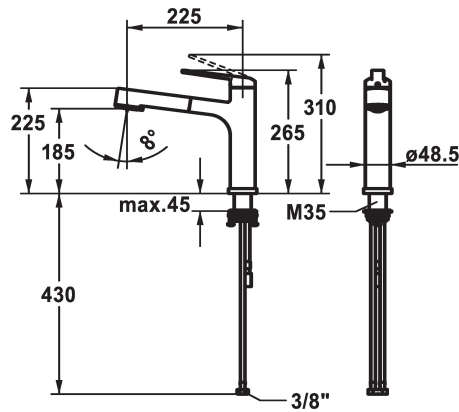

KWC DOMO 6.0 Lever mixer - Kitchen - detachable

Modell-Linie: DOMO 6.0 | 10.661.053.000FL
Taps | Manual taps

KWC-No.

124923

chromeline, A 225, flexible connection hoses

- * Lever mixer
- * Detachable for installation below windows - detached 55 mm
- * TouchProtect - anti-scald protection thanks to the "double skin" principle
- * Intrinsicly safe against backflow
- * Pull-out spray
 - SprayClean - easy to clean and actively prevents limescale buildup
 - up to 600 mm pull-out length
 - TripleClean - Normal, soft, and power stream modes
 - hose surface to fit faucet surface

- * Hose guide, swivelling 120°
- * EasyLock - a pull-out spray that easily slides back into place
- * OptimalSpace - ample space for washing or working
- * KWC cartridge M 35 S
 - with ceramic discs
 - flow rate and temperature continuously variable
 - temperature limitation
- * Flexible connection hoses 3/8"
- * Fastening by means of threaded sleeve M35 x 1.5 (preassembled socket)
- * Mounting hole size $\varnothing 35$ - 37 mm

Technical Data

Flow rate needle spray
Flow rate normal spray
Connection
Spout
Detachable
Handling
Kitchen_spray
Color code
Installation_type
Faucet_typ
Dimension Height
G_Acoustic group
Projection_A
Energy Label
Dimension Water outlet
material

9 l/min (3 bar)
8 l/min (3 bar)
Flexible connection hoses
swivel
detachable
top lever
Pull-out spray
chrome
Pillar installation
Lever mixer
265
l
A 225
A
185
Brass