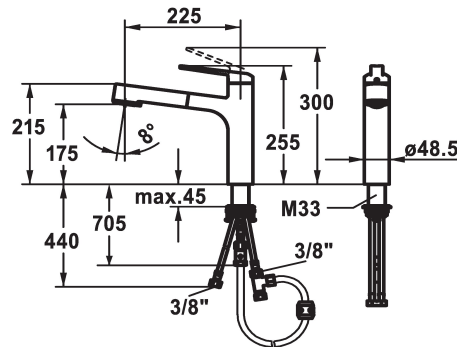

KWC DOMO 6.0

Lever mixer - Kitchen - Low pressure

Modell-Linie: DOMO 6.0 | 10.665.033.000FL

Umyvadlové armatury | Hydraulické armatury

KWC-No.

124924

chromeline, A 225, flexible connection hoses

- * Lever mixer
- * TouchProtect - anti-scald protection thanks to the "double skin" principle
- * Inherently safe against backflow
- * Pull-out spray
 - SprayClean - easy to clean and actively prevents limescale buildup
 - up to 600 mm pull-out length
 - TripleClean - Normal, soft, and power stream modes
 - hose surface to fit faucet surface
- * Hose guide, swivelling 120°

- * EasyLock - a pull-out spray that easily slides back into place
- * OptimalSpace - ample space for washing or working
- * KWC cartridge M 35 S
 - with ceramic discs
 - flow rate and temperature continuously variable
 - temperature limitation
- * Flexible connection hoses 3/8"
- * QuickInstallation - Fastening via threaded connection with locking screws
- * Mounting hole size ø35 mm

Technické údaje

ATT-KWC-A_AUSZUGBRAUSE_SIEB

7 l/min (3 bar)

ATT-KWC-A_AUSZUGBRAUSE_NORMAL

7 l/min (3 bar)

Connection

Flexible_Anschlussschläuche

ATT-KWC-AUSLAUF

Standmontage

Faucet_typ

Hebelmischer

Measure_Height

255

ATT-KWC-ENERGIESPAREN

Niederdruck

G_Acoustic group