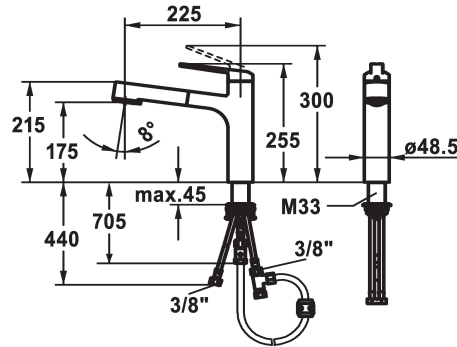

KWC DOMO 6.0

Lever mixer - Kitchen - Low pressure

Modell-Linie: DOMO 6.0 | 10.665.033.000FL

Taps | Manual taps

KWC-No.

124924

chromeline, A 225, flexible connection hoses

- * Lever mixer
- * TouchProtect - anti-scald protection thanks to the "double skin" principle
- * Intrinsicly safe against backflow
- * Pull-out spray
 - SprayClean - easy to clean and actively prevents limescale buildup
 - up to 600 mm pull-out length
 - TripleClean - Normal, soft, and power stream modes
 - hose surface to fit faucet surface
- * Hose guide, swivelling 120°

- * EasyLock - a pull-out spray that easily slides back into place
- * OptimalSpace - ample space for washing or working
- * KWC cartridge M 35 S
 - with ceramic discs
 - flow rate and temperature continuously variable
 - temperature limitation
- * Flexible connection hoses 3/8"
- * QuickInstallation - Fastening via threaded connection with locking screws
- * Mounting hole size ø35 mm

Technical Data

Flow rate needle spray
Flow rate normal spray
Connection
Spout
Handling
Kitchen_spray
Color code
Installation_type
Faucet_typ
Dimension Height
Energysaving
G_Acoustic group
Projection_A
Energy Label
Dimension Water outlet
material

7 l/min (3 bar)
7 l/min (3 bar)
Flexible connection hoses
swivel
top lever
Pull-out spray
chrome
Pillar installation
Lever mixer
255
low pressure
I
A 225
A
175
Brass