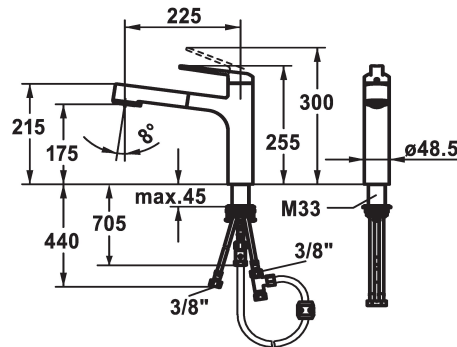

KWC DOMO 6.0

Lever mixer - Kitchen - Low pressure

Modell-Linie: DOMO 6.0 | 10.665.033.000FL

Taps | Manual taps

KWC-No.

124924

chromeline, A 225, flexible connection hoses

- * Lever mixer
- * TouchProtect - anti-scald protection thanks to the "double skin" principle
- * Intrinsicly safe against backflow
- * Pull-out spray
 - SprayClean - easy to clean and actively prevents limescale buildup
 - up to 600 mm pull-out length
 - TripleClean - Normal, soft, and power stream modes
 - hose surface to fit faucet surface
- * Hose guide, swivelling 120°

- * EasyLock - a pull-out spray that easily slides back into place
- * OptimalSpace - ample space for washing or working
- * KWC cartridge M 35 S
 - with ceramic discs
 - flow rate and temperature continuously variable
 - temperature limitation
- * Flexible connection hoses 3/8"
- * QuickInstallation - Fastening via threaded connection with locking screws
- * Mounting hole size ø35 mm

Technical Data

Flow rate needle spray	7 l/min (3 bar)
Flow rate normal spray	7 l/min (3 bar)
Connection	Flexible connection hoses
Spout	swivel
Handling	top lever
Kitchenspray	Pull-out spray
Color code	chromeline
Installation type	Pillar installation
Faucet_typ	Lever mixer
Dimension Height	255
Energysaving	low pressure
Acoustic group	I
Projection A	A 225
Energy label	A
Dimension Water outlet	175
material	Brass