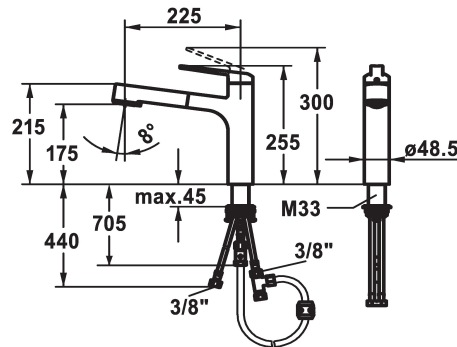

KWC DOMO 6.0

Lever mixer - Kitchen - Low pressure

Modell-Linie: DOMO 6.0 | 10.665.033.000FL

Taps | Manual taps

KWC-No.

124924

chromeline, A 225, flexible connection hoses

- * Lever mixer
- * TouchProtect - anti-scald protection thanks to the "double skin" principle
- * Intrinsicly safe against backflow
- * Pull-out spray
 - SprayClean - easy to clean and actively prevents limescale buildup
 - up to 600 mm pull-out length
 - TripleClean - Normal, soft, and power stream modes
 - hose surface to fit faucet surface
- * Hose guide, swivelling 120°

- * EasyLock - a pull-out spray that easily slides back into place
- * OptimalSpace - ample space for washing or working
- * KWC cartridge M 35 S
 - with ceramic discs
 - flow rate and temperature continuously variable
 - temperature limitation
- * Flexible connection hoses 3/8"
- * QuickInstallation - Fastening via threaded connection with locking screws
- * Mounting hole size ø35 mm

Technical Data

Flow rate needle spray
Flow rate normal spray
Connection
Spout
Handling
Kitchenspray
Color code
Installation type
Faucet_typ
Measure Height
Energysaving
Acoustic group
Projection A
Energy label
Dimension Water outlet
material

7 l/min (3 bar)
7 l/min (3 bar)
Flexible connection hoses
swivel
top lever
Pull-out spray
chromeline
Pillar installation
Lever mixer
255
low pressure
I
A 225
A
175
Brass