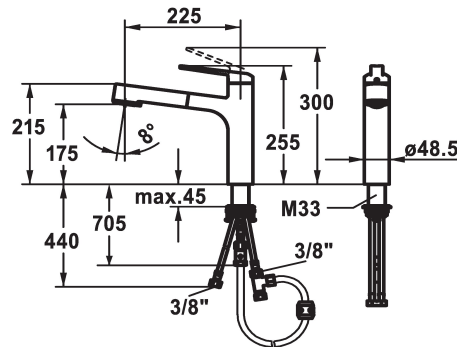

KWC DOMO 6.0

Lever mixer - Kitchen - Low pressure

Modell-Linie: DOMO 6.0 | 10.665.033.000FL

Hanat | Käsi­käyt­toiset hanat

KWC-No.

124924

chromeline, A 225, flexible connection hoses

- * Lever mixer
- * TouchProtect - anti-scald protection thanks to the "double skin" principle
- * Intrinsicly safe against backflow
- * Pull-out spray
 - SprayClean - easy to clean and actively prevents limescale buildup
 - up to 600 mm pull-out length
 - TripleClean - Normal, soft, and power stream modes
 - hose surface to fit faucet surface
- * Hose guide, swivelling 120°

- * EasyLock - a pull-out spray that easily slides back into place
- * OptimalSpace - ample space for washing or working
- * KWC cartridge M 35 S
 - with ceramic discs
 - flow rate and temperature continuously variable
 - temperature limitation
- * Flexible connection hoses 3/8"
- * QuickInstallation - Fastening via threaded connection with locking screws
- * Mounting hole size ø35 mm

Tekniset tiedot

ATT-KWC-A_AUSZUGBRAUSE_SIEB

7 l/min (3 bar)

ATT-KWC-A_AUSZUGBRAUSE_NORMAL

7 l/min (3 bar)

Connection

Flexible_Anschluss­schläuche

Spout

Standmontage

Faucet_typ

Hebelmischer

Measure_Height

255

ATT-KWC-ENERGIESPAREN

Niederdruck

G_Acoustic group