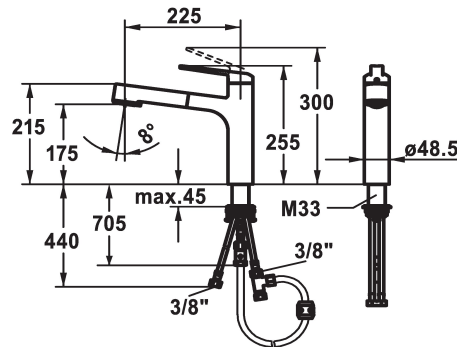

KWC DOMO 6.0

Lever mixer - Kitchen - Low pressure

Modell-Linie: DOMO 6.0 | 10.665.033.000FL

Armatura umywalkowa | Armatura jednouchwytowa

KWC-No.

124924

chromeline, A 225, flexible connection hoses

- * Lever mixer
- * TouchProtect - anti-scald protection thanks to the "double skin" principle
- * Intrinsicly safe against backflow
- * Pull-out spray
 - SprayClean - easy to clean and actively prevents limescale buildup
 - up to 600 mm pull-out length
 - TripleClean - Normal, soft, and power stream modes
 - hose surface to fit faucet surface
- * Hose guide, swivelling 120°

- * EasyLock - a pull-out spray that easily slides back into place
- * OptimalSpace - ample space for washing or working
- * KWC cartridge M 35 S
 - with ceramic discs
 - flow rate and temperature continuously variable
 - temperature limitation
- * Flexible connection hoses 3/8"
- * QuickInstallation - Fastening via threaded connection with locking screws
- * Mounting hole size ø35 mm

Dane techniczne

ATT-KWC-A_AUSZUGBRAUSE_SIEB

7 l/min (3 bar)

ATT-KWC-A_AUSZUGBRAUSE_NORMAL

7 l/min (3 bar)

Connection

Flexible_Anschlussschläuche

ATT-KWC-AUSLAUF

Standmontage

Faucet_typ

Hebelmischer

Dimension Height

255

ATT-KWC-ENERGIESPAREN

Niederdruck

G_Acoustic group